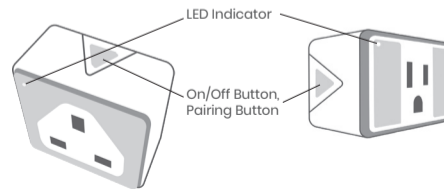

The manufacturer makes no warranty or representation that the product constitutes a fire alarm system or is compliant with any requirements prescribed by any applicable state or laws, codes, regulations and/or other specifications that may be set out by relevant authorities having jurisdiction (collectively referred to as "regulations"). You shall be solely responsible for compliance with all regulations.

To the maximum extent permitted by applicable law, you agree to hold harmless and indemnify, including legal fees, the manufacturer and their personnel against any third party claims or fines by authorities that arise or are alleged to have arisen as a result of negligent or intentional act or omission by you or breach by you of any the terms herein or any violation of any regulations.

PACKAGE CONTENTS

- Smart Plug X1
- Easy Start Guide X1
- Warranty Card X1

PRODUCT DESCRIPTION

The Kyla WiFi Plug can be used to switch any device on or off when plugged in. Through the Kyla app, you can control the device anytime and anywhere.

FEATURES	REMARK
Remote Control	Turn the WiFi Plug on or off via the app while connected to WiFi.
Timer	Set a timer to turn the WiFi Plug on or off via the app.
Countdown	Set a countdown to turn the WiFi Plug on or off via the app.

IMPORTANT SAFETY INFORMATION

Maximum power for KWFP-210-WF (UK) should be no more than 2990W, and maximum circuit should be no more than 13A. Otherwise, overheating may cause fire.

Maximum power for KWFP-220-WF (US) should be no more than 1200W. Otherwise, overheating may cause fire.
Not for humid or wet places such as bathroom and green house.

LED STATUS

COLOUR	STATUS	REMARK
Green	On	Power on, Connected to WiFi network
	Blinking (1s on, 1s off)	Power on, Not connected to WiFi network
Red	Blinking (<0.2s on, <0.2s off)	Connecting to WiFi network
Green & Red	Off	Power off
Red	Blinking	Reset / Pairing

PAIRING THE DEVICE

1. Download and login to Kyla App from Google Play/App Store.
  Requirement:
  - iOS 12.0 or later
  - Android 5.0 or later

2. Switch on the power supply.
  NOTE: The red LED blinks for 90 seconds until connection time-out.
3. From the App, select **Plugs > Smart Plug (UK/US)**
  > Scan QR code / Search Device

PAIR option

- Select "Scan QR code".
- Scan the QR code on the device or packaging box.
- Enter Wi-Fi password.
- Pairing is successfully completed.