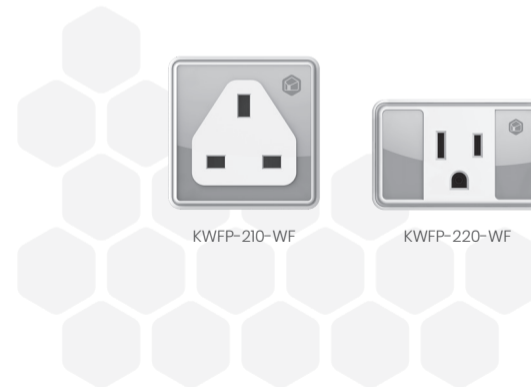

SMART PLUG

EASY START GUIDE

KWFP-210-WF

KWFP-220-WF